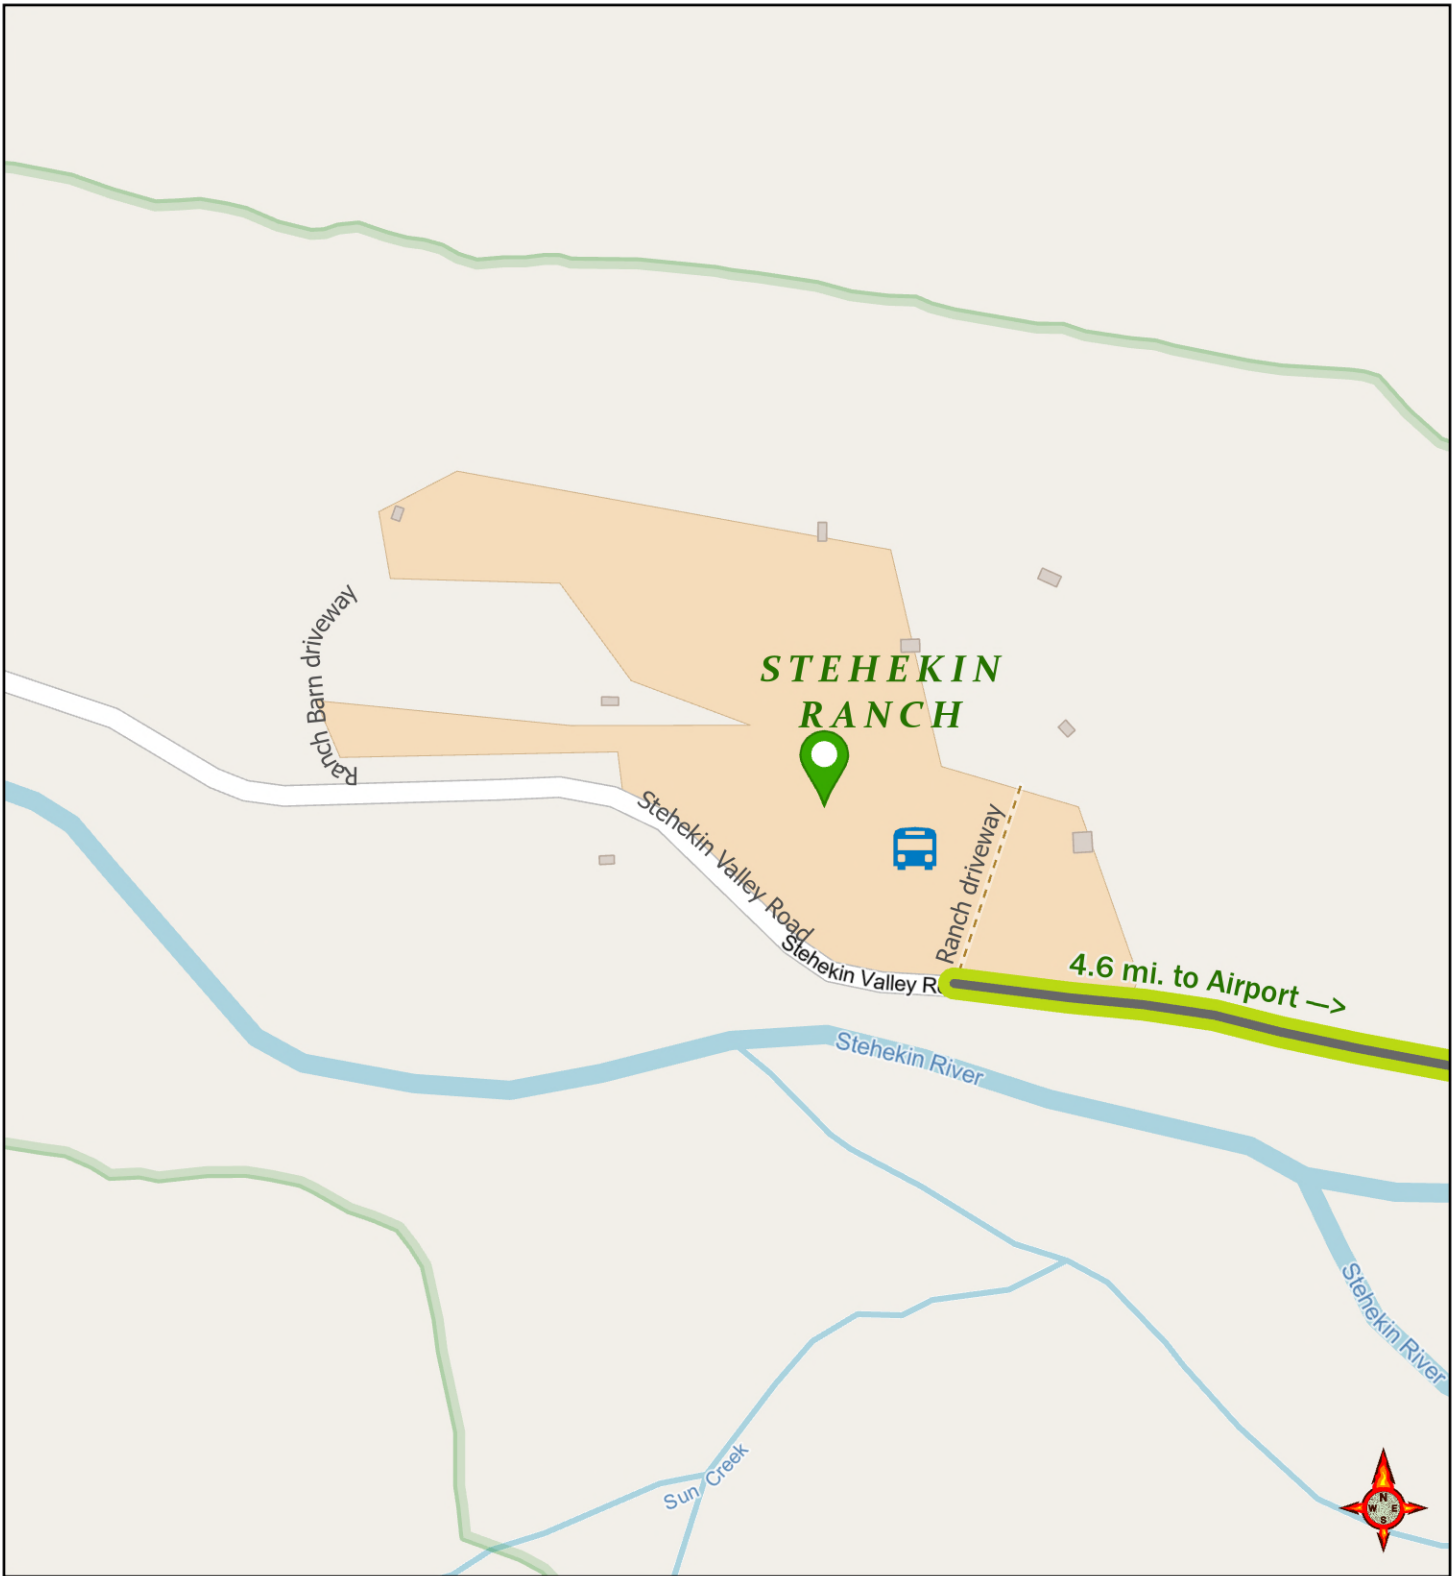

Evacuation Location/Route Stehekin Landing

Pioneer Fire
07/19/2024

26,137 acres at 7/19/2024 @ 0115

-  Area of Refuge
-  Evacuation Route

Evacuation Location/Route Stehekin Airport

Pioneer Fire
07/19/2024

26,137 acres at 7/19/2024 @ 0115

-  Area of Refuge
-  Bus Pickup Area
-  Evacuation Route
-  Evac Parking Area (Airstrip Edge)

Evacuation Location/Route Stehekin Evacuation Areas

Pioneer Fire
07/19/2024

26,137 acres at 7/19/2024 @ 0115

0.0 0.0 10.2 20.0 30.0 45.5

Miles

-  Area of Refuge
-  Bus Pickup Area
-  Evacuation Route
-  Evac Parking Area (Airstrip Edge)

Evacuation Location/Route Stehekin Ranch

Pioneer Fire
07/19/2024

26,137 acres at 7/19/2024 @ 0115

-  Area of Refuge
-  Bus Pickup Area
-  Evacuation Route