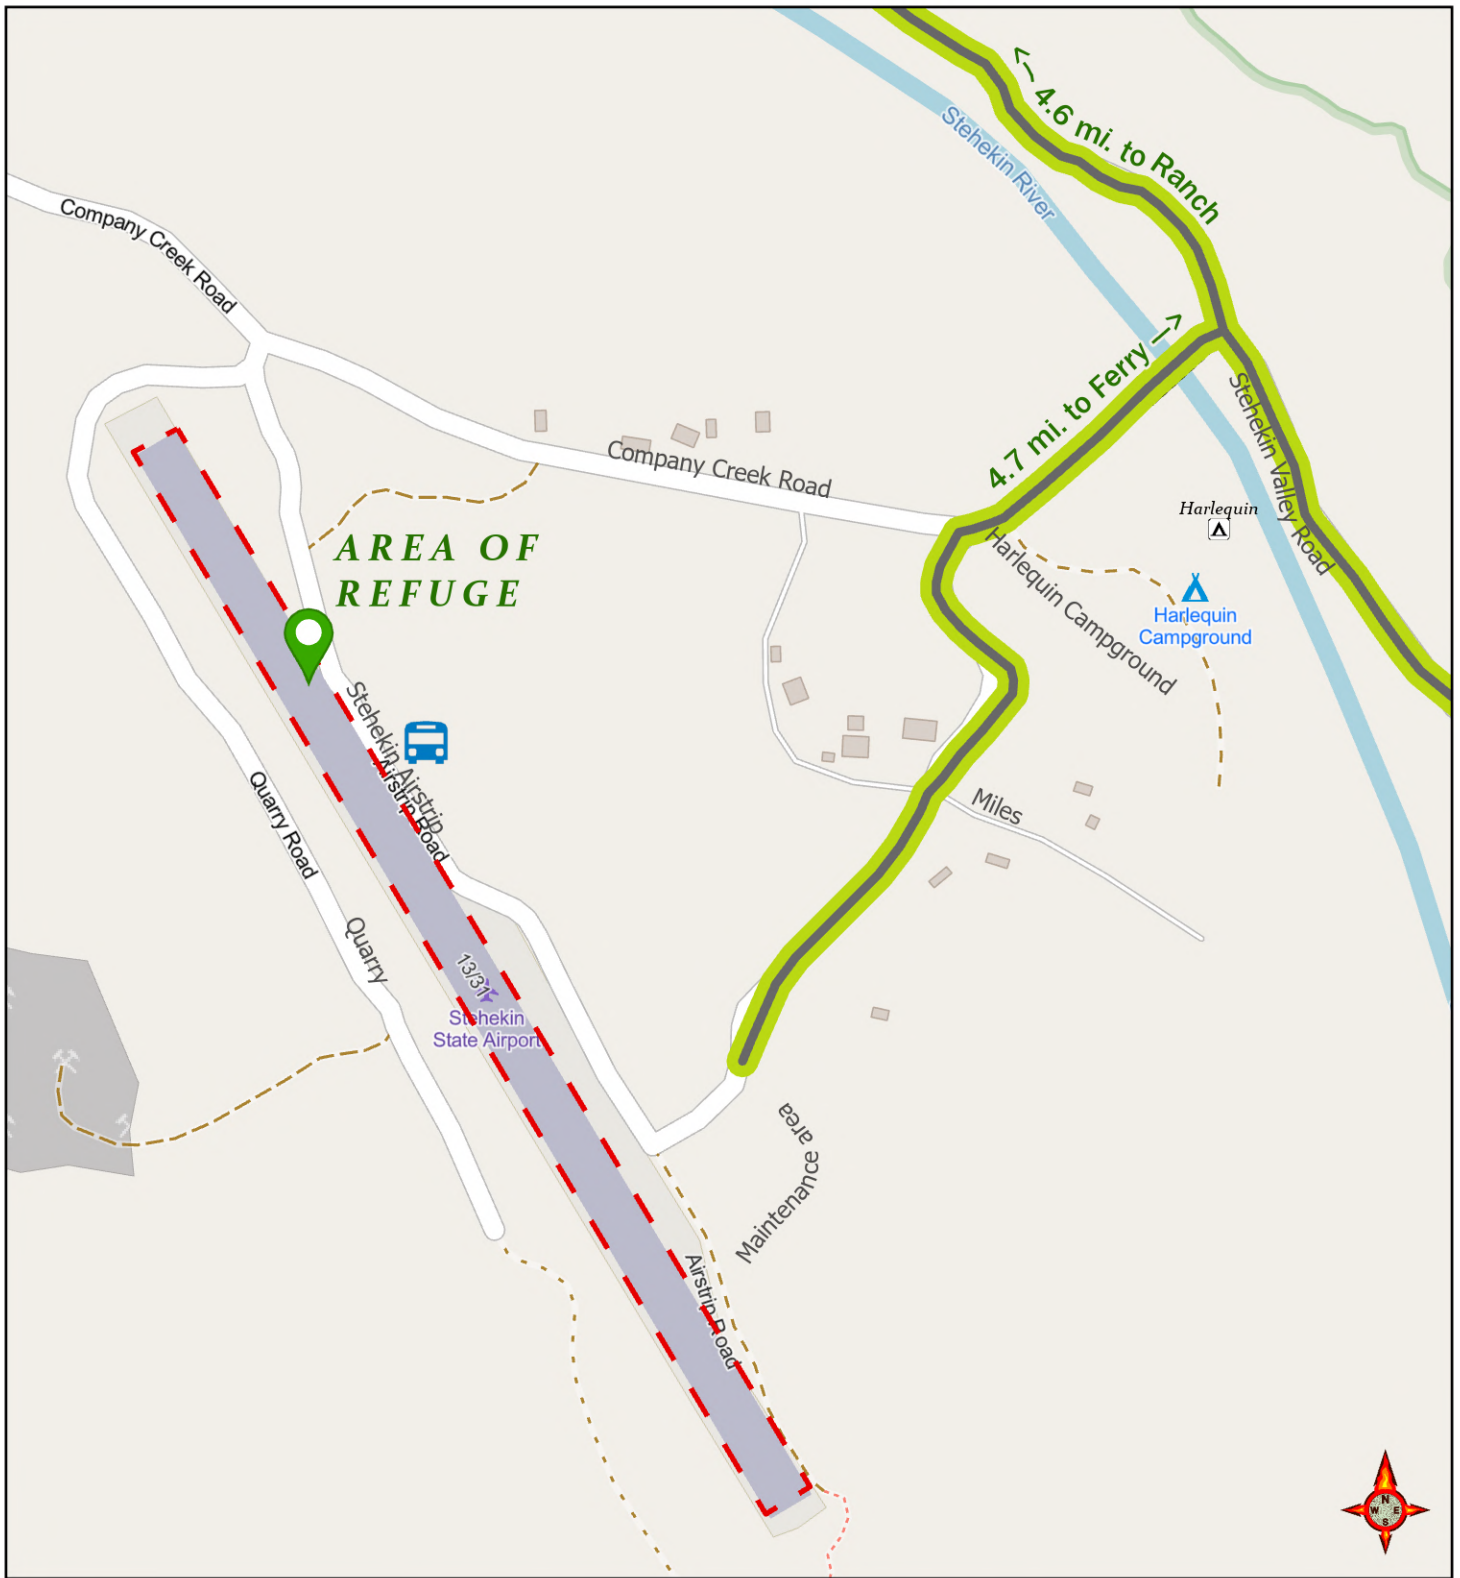

Evacuation Location/Route Stehekin Landing

Pioneer Fire
07/19/2024

26,137 acres at 7/19/2024 @ 0115

-  Area of Refuge
-  Evacuation Route

Evacuation Location/Route Stehekin Airport

Pioneer Fire
07/19/2024

26,137 acres at 7/19/2024 @ 0115

-  Area of Refuge
-  Bus Pickup Area
-  Evacuation Route
-  Evac Parking Area (Airstrip Edge)

Evacuation Location/Route Stehekin Evacuation Areas

Pioneer Fire
07/19/2024

26,137 acres at 7/19/2024 @ 0115

0.0 0.0 10.2 20.0 30.0 45.5

Miles

-  Area of Refuge
-  Bus Pickup Area
-  Evacuation Route
-  Evac Parking Area (Airstrip Edge)

Evacuation Location/Route Stehekin Ranch

Pioneer Fire
07/19/2024

26,137 acres at 7/19/2024 @ 0115

-  Area of Refuge
-  Bus Pickup Area
-  Evacuation Route