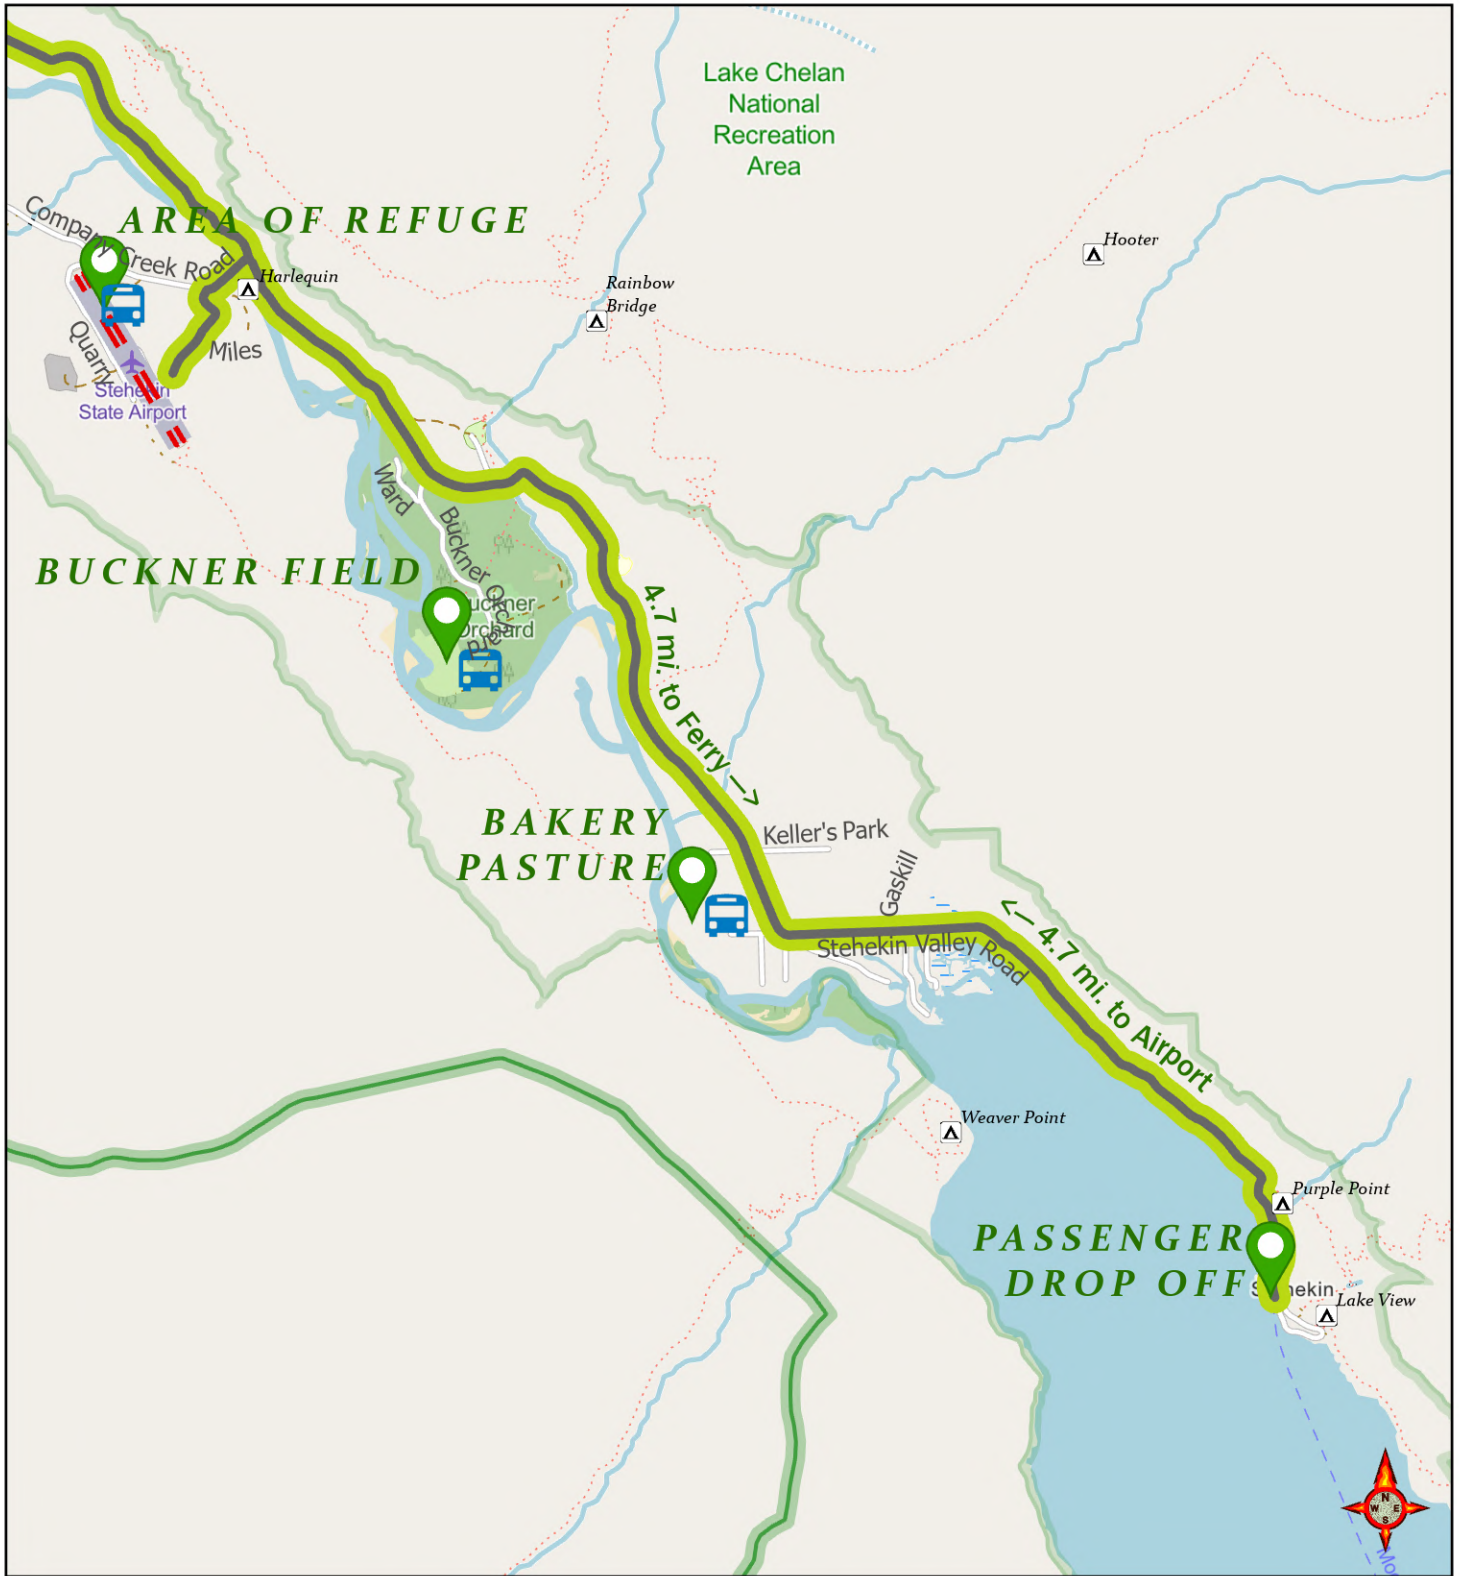

Evacuation Location/Route Stehekin Landing

Pioneer Fire
07/19/2024

26,137 acres at 7/19/2024 @ 0115

-  Area of Refuge
-  Evacuation Route

Evacuation Location/Route Stehekin Airport

Pioneer Fire
07/19/2024

26,137 acres at 7/19/2024 @ 0115

-  Area of Refuge
-  Bus Pickup Area
-  Evacuation Route
-  Evac Parking Area (Airstrip Edge)

Evacuation Location/Route Stehekin Evacuation Areas

Pioneer Fire
07/19/2024

26,137 acres at 7/19/2024 @ 0115

0.0 0.0 10.2 20.0 30.0 45.5

Miles

-  Area of Refuge
-  Bus Pickup Area
-  Evacuation Route
-  Evac Parking Area (Airstrip Edge)

Evacuation Location/Route Stehekin Ranch

Pioneer Fire
07/19/2024

26,137 acres at 7/19/2024 @ 0115

-  Area of Refuge
-  Bus Pickup Area
-  Evacuation Route